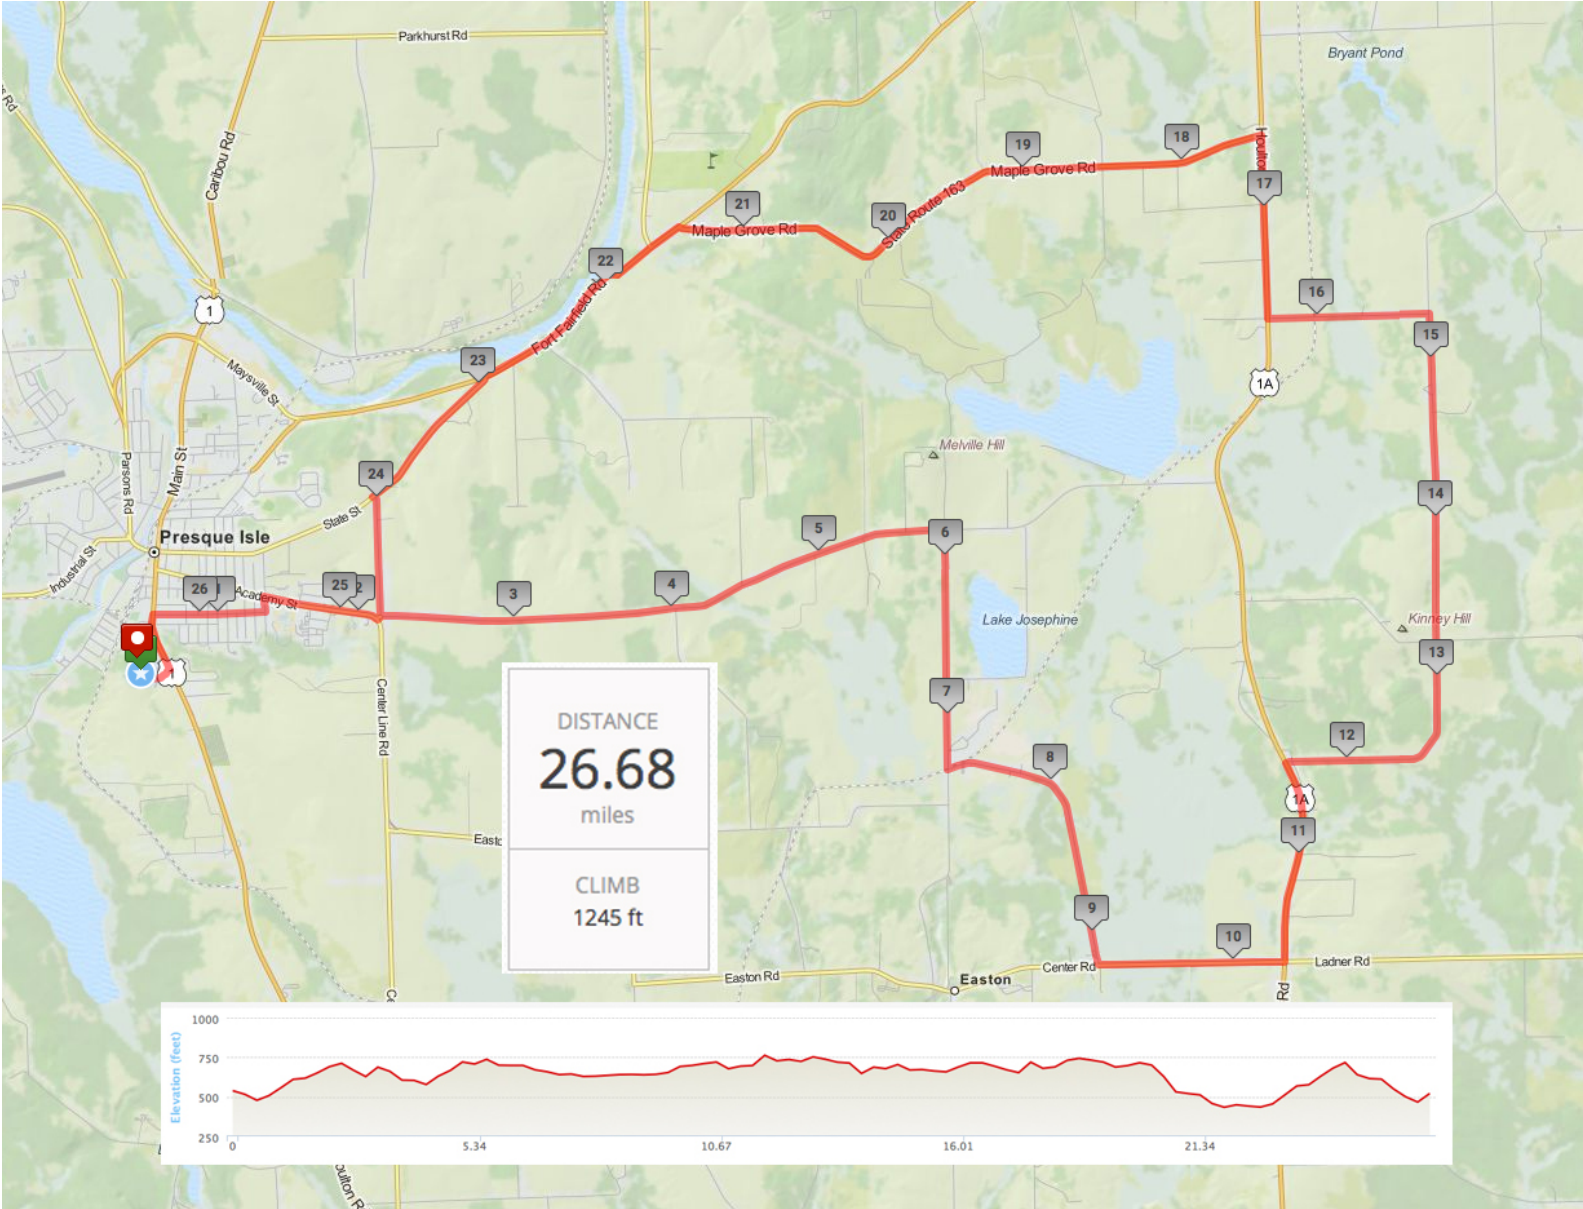

SATURDAY FIRST LOOP

Ride Aroostook 2015

Ride Aroostook Saturday First Loop Cue Sheet

Leave University left onto Main St.	Mile 0.2	Forest Ave. left onto Up Country Rd.	Mile 15.3
Main St. right onto Cedar St.	Mile 0.5	Up Country Rd. right onto Houlton Rd.	Mile 16.4
Cedar St. left on Fleetwood St.	Mile 1.4	Houlton Rd. left onto Maple Grove Rd.	Mile 17.5
Fleetwood St. right onto Academy St.	Mile 1.5	Maple Grove Rd. left onto Fort Fairfield Rd.	Mile 21.5
Academy St. straight onto Conant Rd.	Mile 2.1	Fort Fairfield Rd. left onto State St.	Mile 23.0
Conant Rd. right onto Station Rd.	Mile 5.9	State St. left onto Centerline Rd.	Mile 24.0
Station Rd. left onto Richardson Rd.	Mile 7.4	Centerline Rd. right onto Academy St.	Mile 24.8
Richardson Rd. left onto Center Rd.	Mile 9.3	Academy St. left onto Fleetwood St.	Mile 25.5
Center Rd. left to Rest Stop	Mile 10.4	Fleetwood St. right onto Cedar St.	Mile 25.6
Rest Stop right onto Houlton Rd.	Mile 10.4	Cedar St. left onto Main St.	Mile 26.4
Houlton Rd. right onto Henderson Rd.	Mile 11.7	Main St right onto University	Mile 26.5
Henderson changes to Forest Ave.	Mile 13.3		